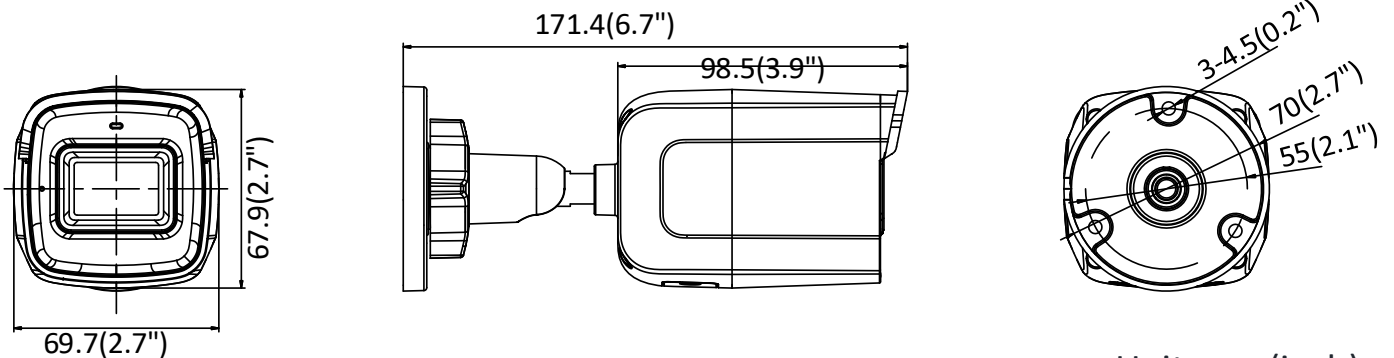

Alarm Trigger	Motion detection, video tampering, network disconnected, IP address conflict, illegal login, HDD error, HDD full
Network Storage	Support built-in microSD/SDHC/SDXC card (128G), local storage and NAS (NFS,SMB/CIFS), ANR
Protocols	TCP/IP, ICMP, HTTP, HTTPS, FTP, DHCP, DNS, DDNS, RTP, RTSP, RTCP, PPPoE, NTP, UPnP, SMTP, SNMP, IGMP, QoS, IPv6, UDP, Bonjour
General Function	One-key reset, anti-flicker, heartbeat, mirror, password protection, privacy mask, watermark, IP address filter
Firmware Version	V5.5.60
API	ONVIF(PROFILE S,PROFILE G), ISAPI
Simultaneous Live View	Up to 6 channels
User/Host	Up to 32 users 3 levels: Administrator, Operator and User
Client	iVMS-4200, Hik-Connect, iVMS-5200, iVMS-4500
Web Browser	IE8+, Chrome 31.0-44, Firefox 30.0-51, Safari 8.0+
Interface	
Communication Interface	1 RJ45 10M/100M self-adaptive Ethernet port
On-board Storage	Built-in microSD/SDHC/SDXC slot, up to 128 GB
Audio I/O	1 Built-in mic, mono sound
Video Out	No
Alarm I/O	No
Reset Button	Yes
Wi-Fi	
Wireless Standards	IEEE802.11b, 802.11g, 802.11n
Frequency Range	2.412 GHz - 2.472 GHz
Channel Bandwidth	20/40MHz
Protocols	802.11b: CCK, QPSK, BPSK, 802.11g/n: OFDM
Security	64/128-bit WEP, WPA/WPA2, WPA-PSK/WPA2-PSK, WPS
Transfer Rates	11b/g: 54Mbps, 11n: up to 150Mbps
Wireless Range	Up to 50 m (The performance varies based on actual environment)
Power Consumption	<20dBm
General	
Operating Conditions	-30 °C to +60 °C (-22 °F to +140 °F), Humidity 95% or less (non-condensing)
Power Supply	12 VDC ± 25%, Φ 5.5 mm coaxial plug power
Power Consumption and Current	12 VDC, 0.4 A, Max: 4.8W
Protection Level	IP66
Material	Front cover: plastic, camera body: metal
Dimensions	Camera: 69.7 mm × 67.9 mm × 171.4 mm (2.7" × 2.7" × 6.7") With package: 216 mm × 121 mm × 118 mm (8.5" × 4.8" × 4.6")
Weight	Camera: 372g (0.8lb) With package: 659g(1.5lb)

Available Model:

DS-2CD2021G1-IDW1(2.8/4 mm)

Dimensions

Unit: mm(inch)

Accessory

DS-1280ZI-S
Junction Box

Distributed by

HIKVISION®